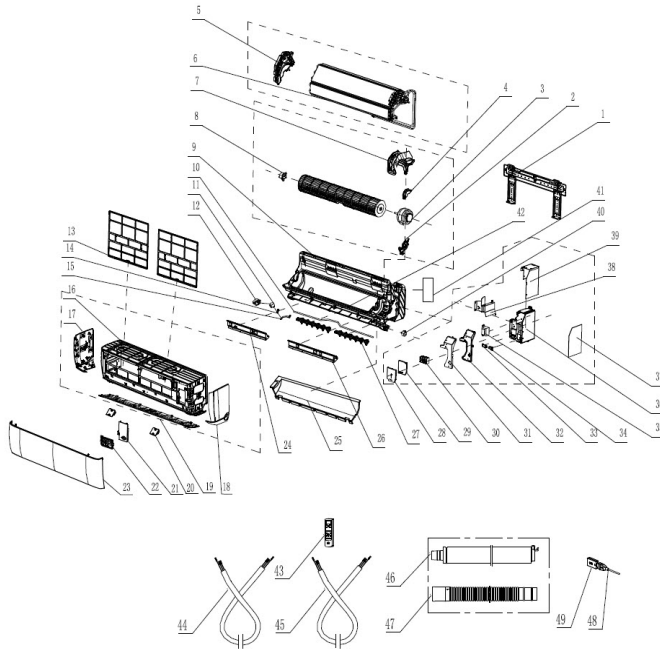

## AIR-O-MATIC RAC Exploded View

**Factory Model:** AOME18JA20  
**Product Code:** AOM11103210000441JA  
**Power Supply:** 230V

No.	Part Name	Quantity	BOM Code
3	Indoor Fan Motor	1	AOM11230005000013JA
5	Evaporator Left Side Carriage	1	AOM11320015000138JA
6	Evaporator Assembly	1	AOM11224003000730JA
7	Motor Cover	1	AOM11320052000043JA
8	Bearing Assembly	1	AOM11220551000003JA
16	Medium Frame	1	AOM11320002000291JA
18	Right End Cover	1	AOM11320078000158JA
20	Screw Cover	2	AOM11320096000101JA
21	Medium Frame Wiring Cover	1	AOM11320076000105JA
22	Display Board Assembly	1	AOM11222014000608JA
23	Panel	1	AOM11320003002874JA
30	Terminal Board	1	AOM11330037000184JA
36	Controller Box	1	AOM11320057000083JA
37	Main PCB	1	AOM11222009003811JA
40	Step Motor	1	AOM11230002000152JA
43	Remote Controller	1	AOM11222001000112JA
46	Drain Pipe	1	AOM11220506000009JA
47	Drain Hose	1	AOM11320020000008JA
50	Cross Flow Fan	1	AOM11220513000066JA