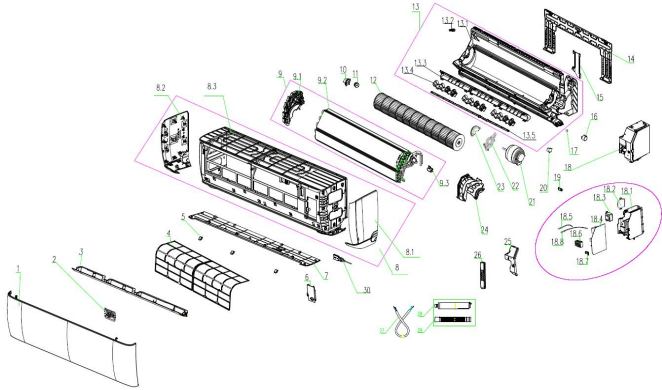

## AIR-O-MATIC RAC Exploded View

**Factory Model:** AOME24JA20  
**Product Code:** AOM11103210000442JA  
**Power Supply:** 230V

No.	Part Name	Quantity	BOM Code
1	Panel	1	AOM11320003002880JA
2	Display Board	1	AOM11222014000608JA
3	Air Louver (Horizontal)	1	AOM11320005000360JA
4	Filter	2	AOM11220508000145JA
5	Screw Cover	3	AOM11320096000102JA
6	Medium Frame Wiring Cover	1	AOM11320076000105JA
7	Decorative Board of Medium Frame	1	AOM11320088000039JA
8	Medium Frame Assembly	1	AOM11220501000778JA
8.1	Left Cover	1	AOM11320078000161JA
8.2	Medium Frame	1	AOM11320002000293JA
8.3	Right Cover	1	AOM11320078000162JA
9	Evaporator Assembly	1	AOM11224003000642JA
9.1	Evaporator Left Side Carriage	1	AOM11320015000136JA
9.2	Evaporator Assembly	1	AOM11224009000278JA
9.2	Evaporator Assembly	1	AOM11224009000277JA
10	Bearing Fixed Chassis	1	AOM11320062000026JA
11	Bearing Assembly	1	AOM11220551000003JA
12	Cross Flow Fan	1	AOM11220513000059JA
13	Chassis Assembly	1	AOM11220500000289JA
13.2	Stoppie	1	AOM11333003000009JA
13.3	Air Louver	1	AOM11320135000026JA
13.4	Left-Right Swing Blade	3	AOM11320017000155JA
13.5	Airflow Vanes Connecting Pole	1	AOM11320085000106JA
14	Mounting Plate Assembly	1	AOM1122150000029JA
15	Pipe Clamp	1	AOM11320084000014JA
16	Air Louver Step Motor	1	AOM11230002000152JA
17	Step Motor Shaft Sleeve	1	AOM11320079000016JA
18	Main Controller	1	AOM11222003003311JA
18.1	Control Box	1	AOM11320057000066JA
18.4	Main Control Board	1	AOM11222009003621JA
18.5	Temperature Sensor	1	AOM11329013000103JA
18.6	Terminal Board	1	AOM11330037000184JA
19	Power Wire Cable Clamp	1	AOM11320010000046JA
21	IDU Fan Motor	1	AOM11230005000031JA
24	motor cover	1	AOM11320052000035JA
25	Control Box Cover	1	AOM11320058000055JA
26	Remote Controller	1	AOM11222001000112JA
28	Water Flow Tube Assembly	1	AOM11220506000009JA
29	Water Hosepipe	1	AOM11320020000008JA